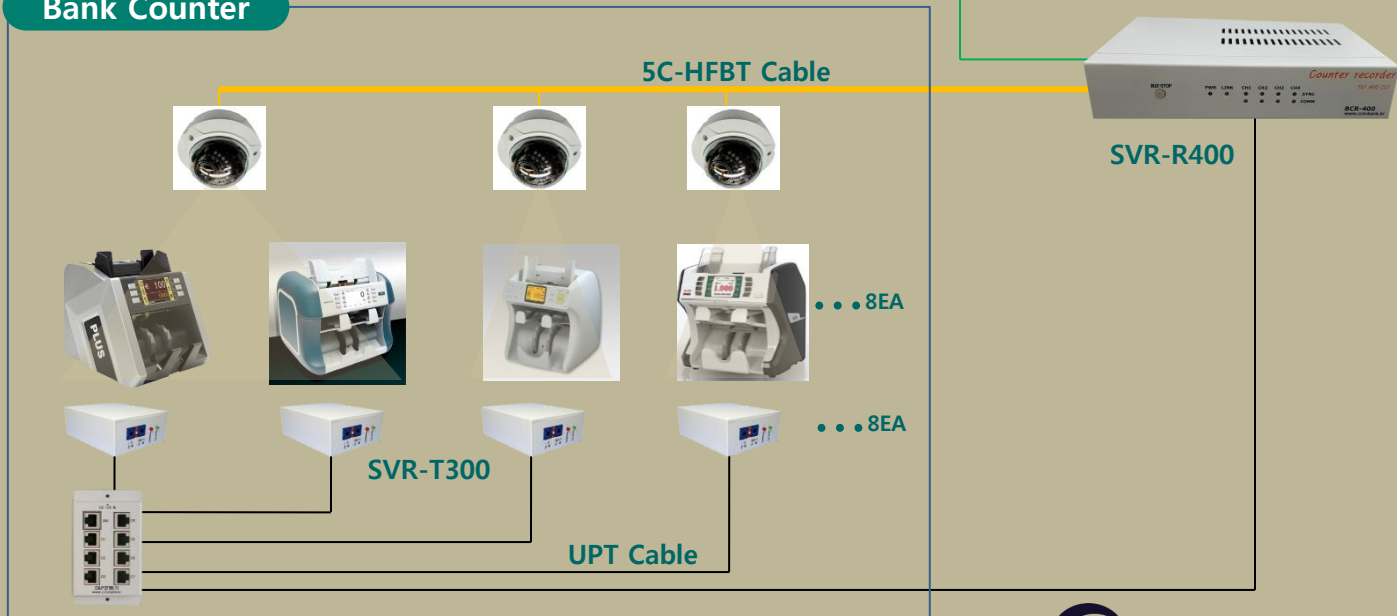

Bank Counter